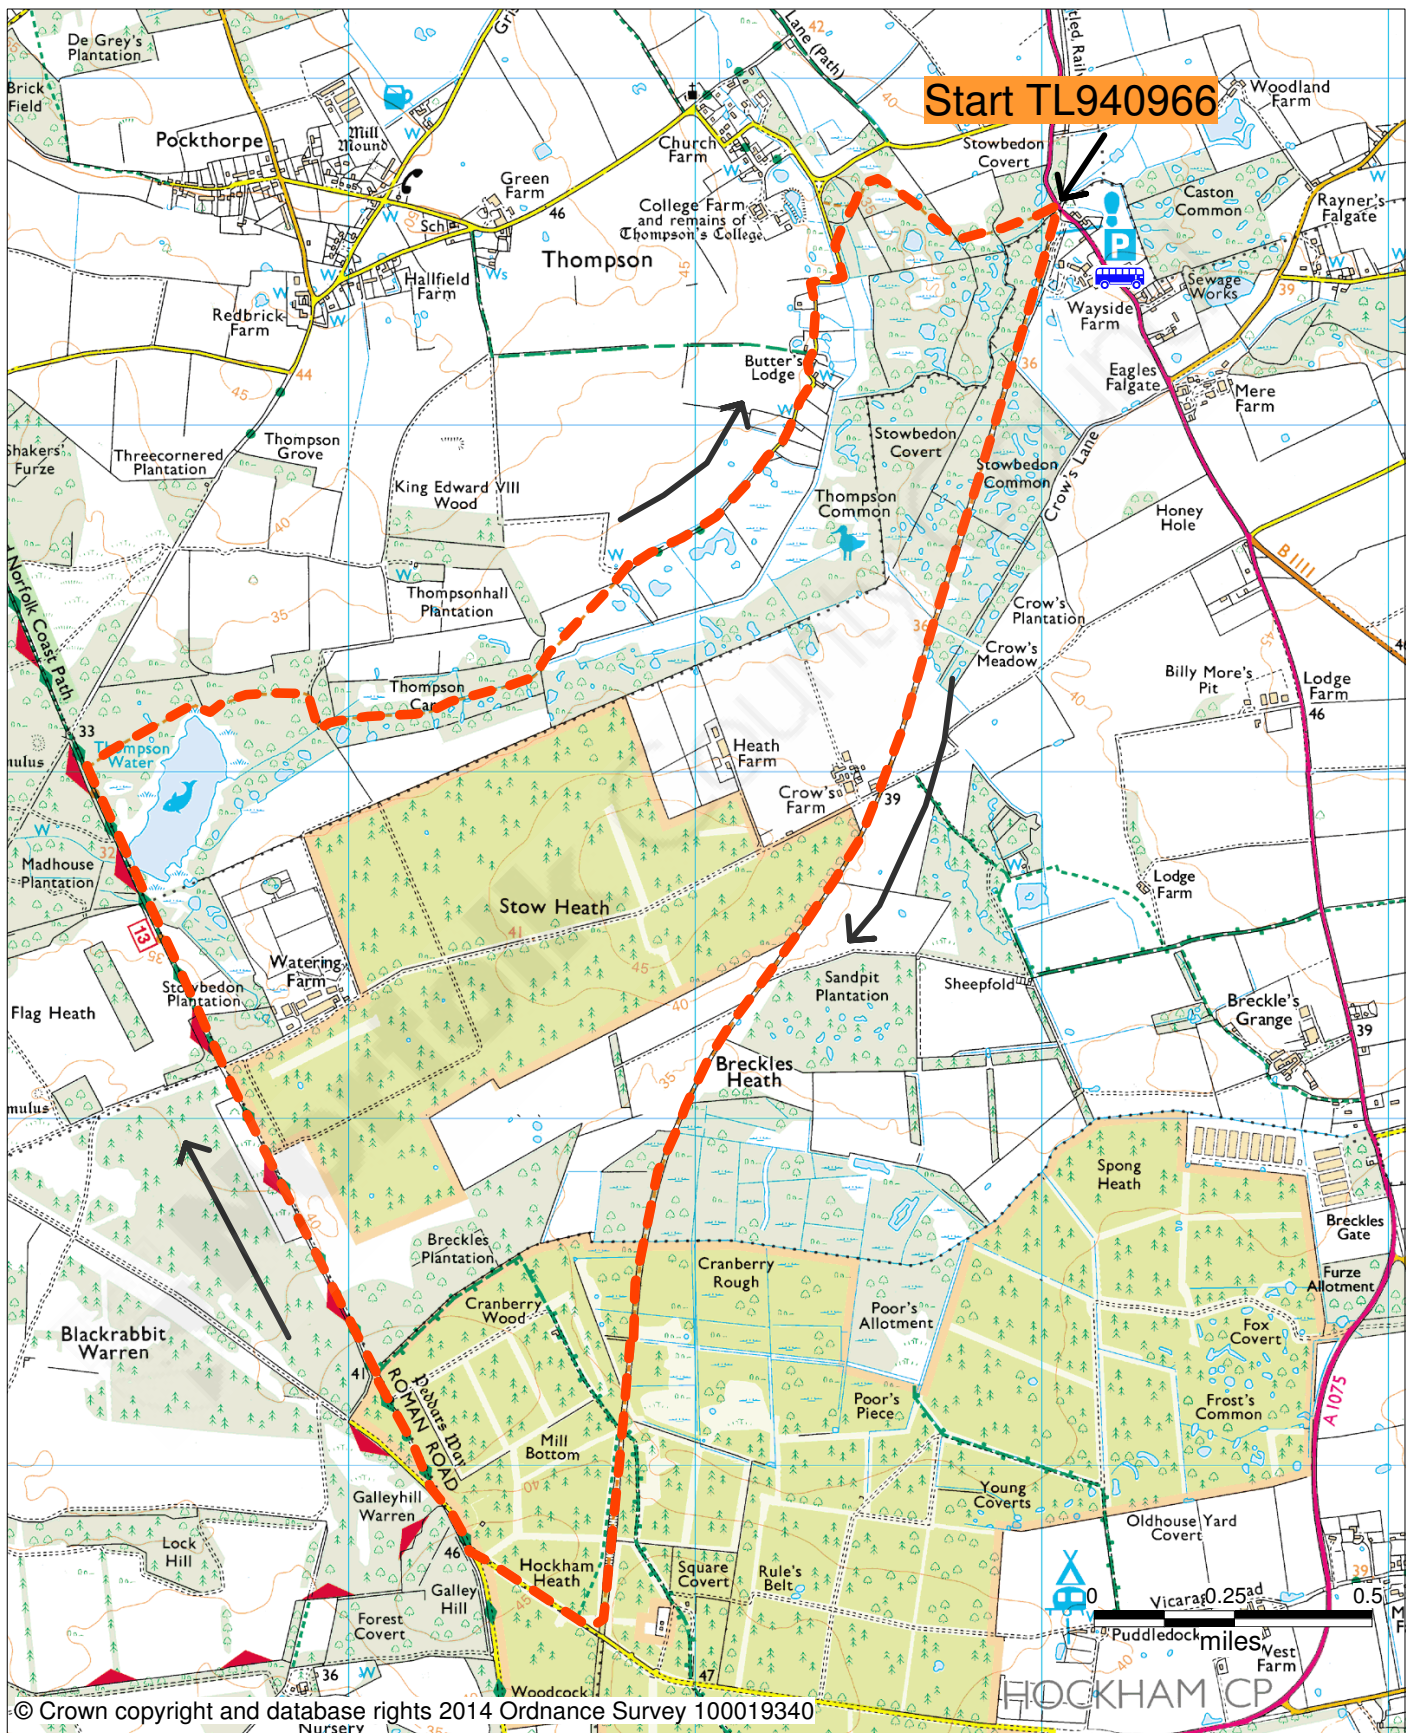

Circular Walk

The Great Eastern Pingo Trail

Scale 1:21789

Length: 7 miles

Route: 

© Crown copyright and database rights 2014 Ordnance Survey 100019340